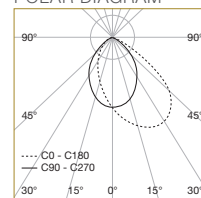

Honeycomb Anti-Glare Louvre

BEAM ANGLE

WALLWASH

60°

DIMENSIONS (MM)

*Displayed height measurements are for highest point of fitting.

100C/P: 173
300P : 223
500P : 223

Cut Ø 150

(refer to module driver dimensions)

VASARI 6 WALLWASH

500 PRO

POLAR DIAGRAM

Meter		Emax (lx)
		60°
1	E (0°)	2199
2	E (0°)	550
3	E (0°)	244

Correction Factor : 300P - f = 0.66

VASARI 6

ORDERING MATRIX CHART